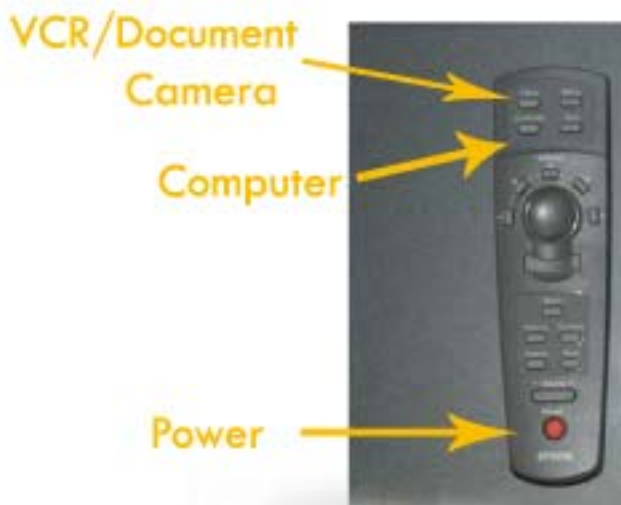

Technology Room Operation Manual

For assistance, call: 554-3079, 554-3538
or visit: RH 407

1. Press **POWER** button to turn on the computer
2. To use ZIP disk, insert disk to the **ZIP drive**
3. To use the floppy disk, insert disk to **Floppy drive**
4. To play CD/DVD, use **CD/DVD drive**

Insert DVD to **DVD drive**
select **Play DVD Video**
use mouse/keyboard to navigate

5. To play VHS tape, **Power** on **VCR**
Insert the tape
Use **control buttons** to navigate

Ceiling document camera remote